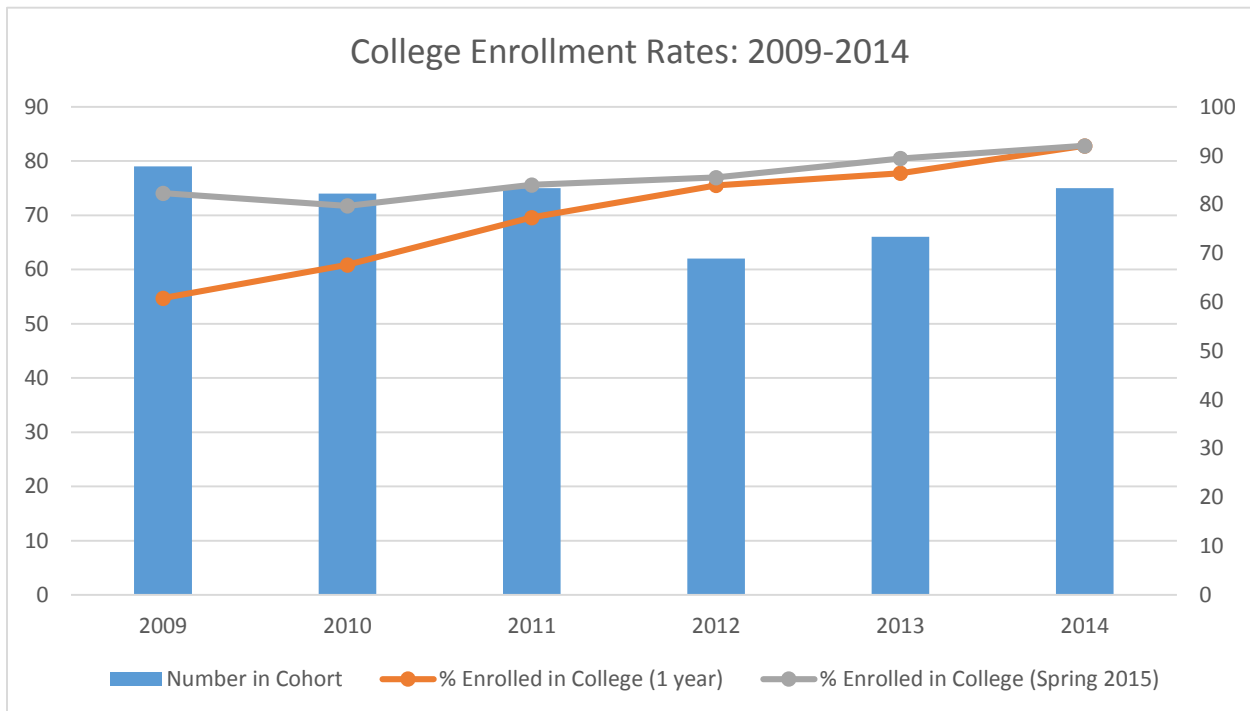

COLLEGE ENROLLMENT: The percentage of Early College students enrolling in college within one year of graduation has increased steadily since 2009.

High School Graduating Year	# in EC Cohort	# Enrolled in College Within 1 Year	# Enrolled in College by Spring 2015
2009	79	48	65
		60.8%	82.3%
2010	74	50	59
		67.6%	79.7%
2011	75	58	63
		77.3%	84.0%
2012	62	52	53
		83.9%	85.5%
2013	66	57	59
		86.4%	89.4%
2014	75	69	69
		92.0%	92.0%